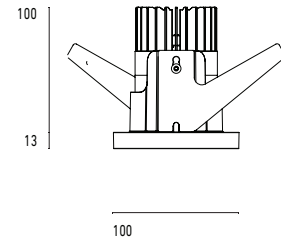

101 10 000122.012

Model

Name	Mono 100 Type 1 Recessed Downlighter
Finish	Structured White
Area	Indoor

System

Power (Luminaire)	24W
Power (System)	27W
Voltage	240V-AC
Optics	Rotationally Symmetrical Direct 30°
Colour Temperature	3000°K
Luminous Flux	1770lm
TM30	Rf95 Rg103
CRI	Ra98
Lumen Maintenance	L90 B10 50000hrs
Chromaticity	<3 McAdam Step Ellipse
Articulation	Fixed
Cut-Out	
Ingress Protection	IP44
Control Device	Remote Phase DIM (Included)
Class	III